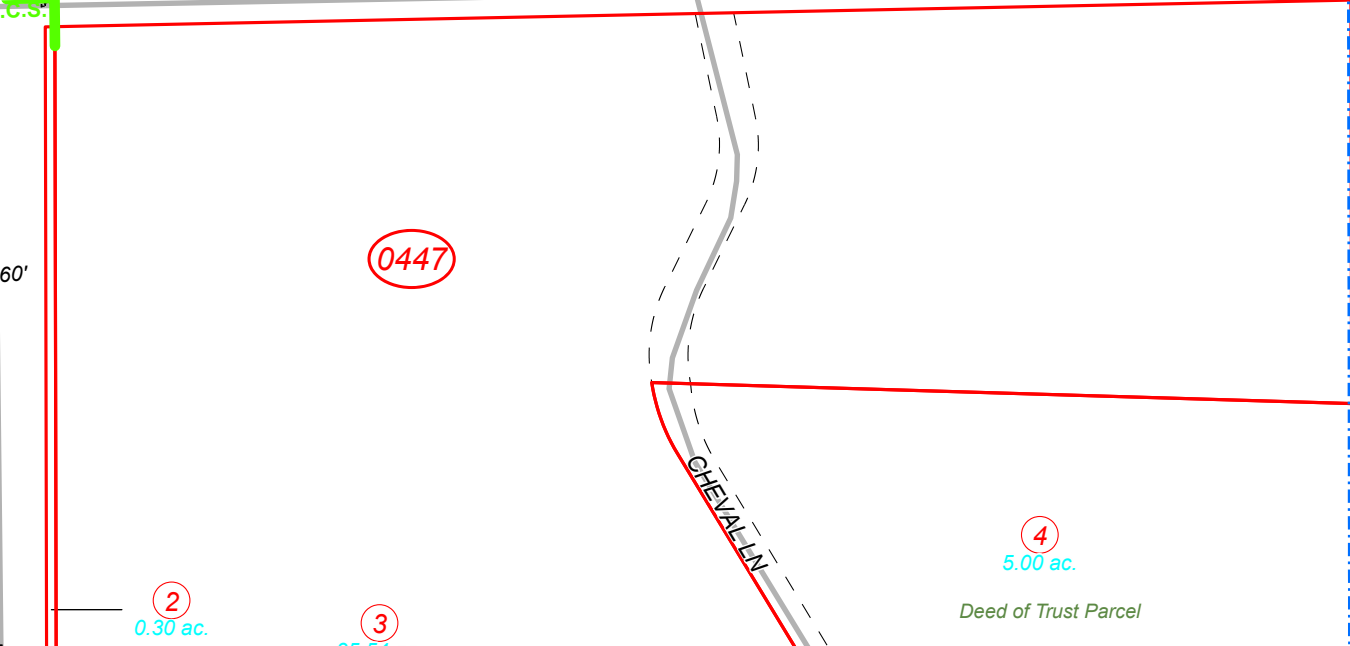

HUMBOLDT COUNTY

S1/4 NE1/4 SEC. 28 T.36N. R.38E.

Harmony Canyon Subdivision - Winnemucca

NOTE: This plat is for assessment purposes only and does not represent a survey of the lands on this plat.

Map Prepared by:
HUMBOLDT COUNTY ASSESSOR'S OFFICE
WINNEMUCCA, NEVADA 89445

16-44

1"=200'
M.D.B. & M.

06	05	04	03	02	01
07	08	09	10	11	12
18	17	16	15	14	13
19	20	21	22	23	24
30	29	28	27	26	25
31	32	33	34	35	36

36N38E

33
Page 1

34

35

KLUNCY CANYON RD