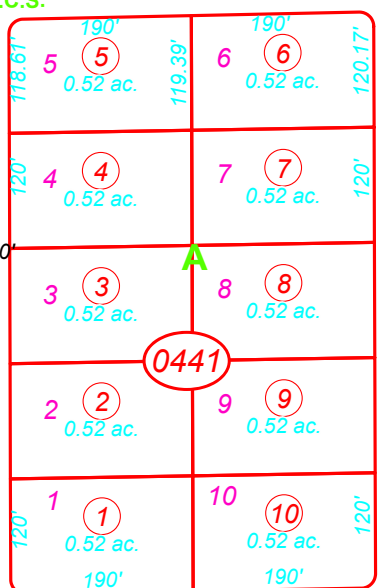

HUMBOLDT COUNTY

S1/4 NE1/4 SEC. 28 T.36N. R.38E.

Harmony Canyon Subdivision - Winnemucca

NOTE: This plat is for assessment purposes only and does not represent a survey of the lands on this plat.

Map Prepared by:
HUMBOLDT COUNTY ASSESSOR'S OFFICE
WINNEMUCCA, NEVADA 89445

16-44

1"=200'
M.D.B. & M.

06	05	04	03	02	01
07	08	09	10	11	12
18	17	16	15	14	13
19	20	21	22	23	24
30	29	28	27	26	25
31	32	33	34	35	36

36N38E

33
Page 1

34

35

KLUNCY CANYON RD