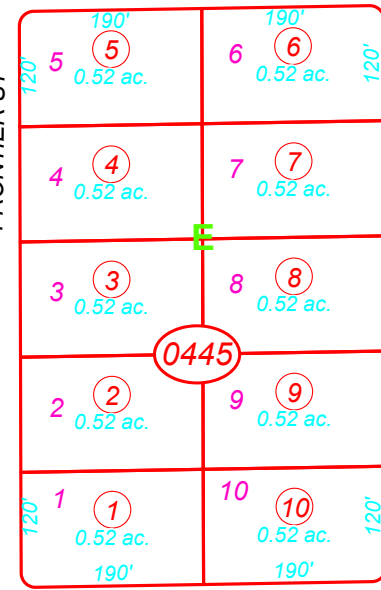

60

KIRKWAY DR