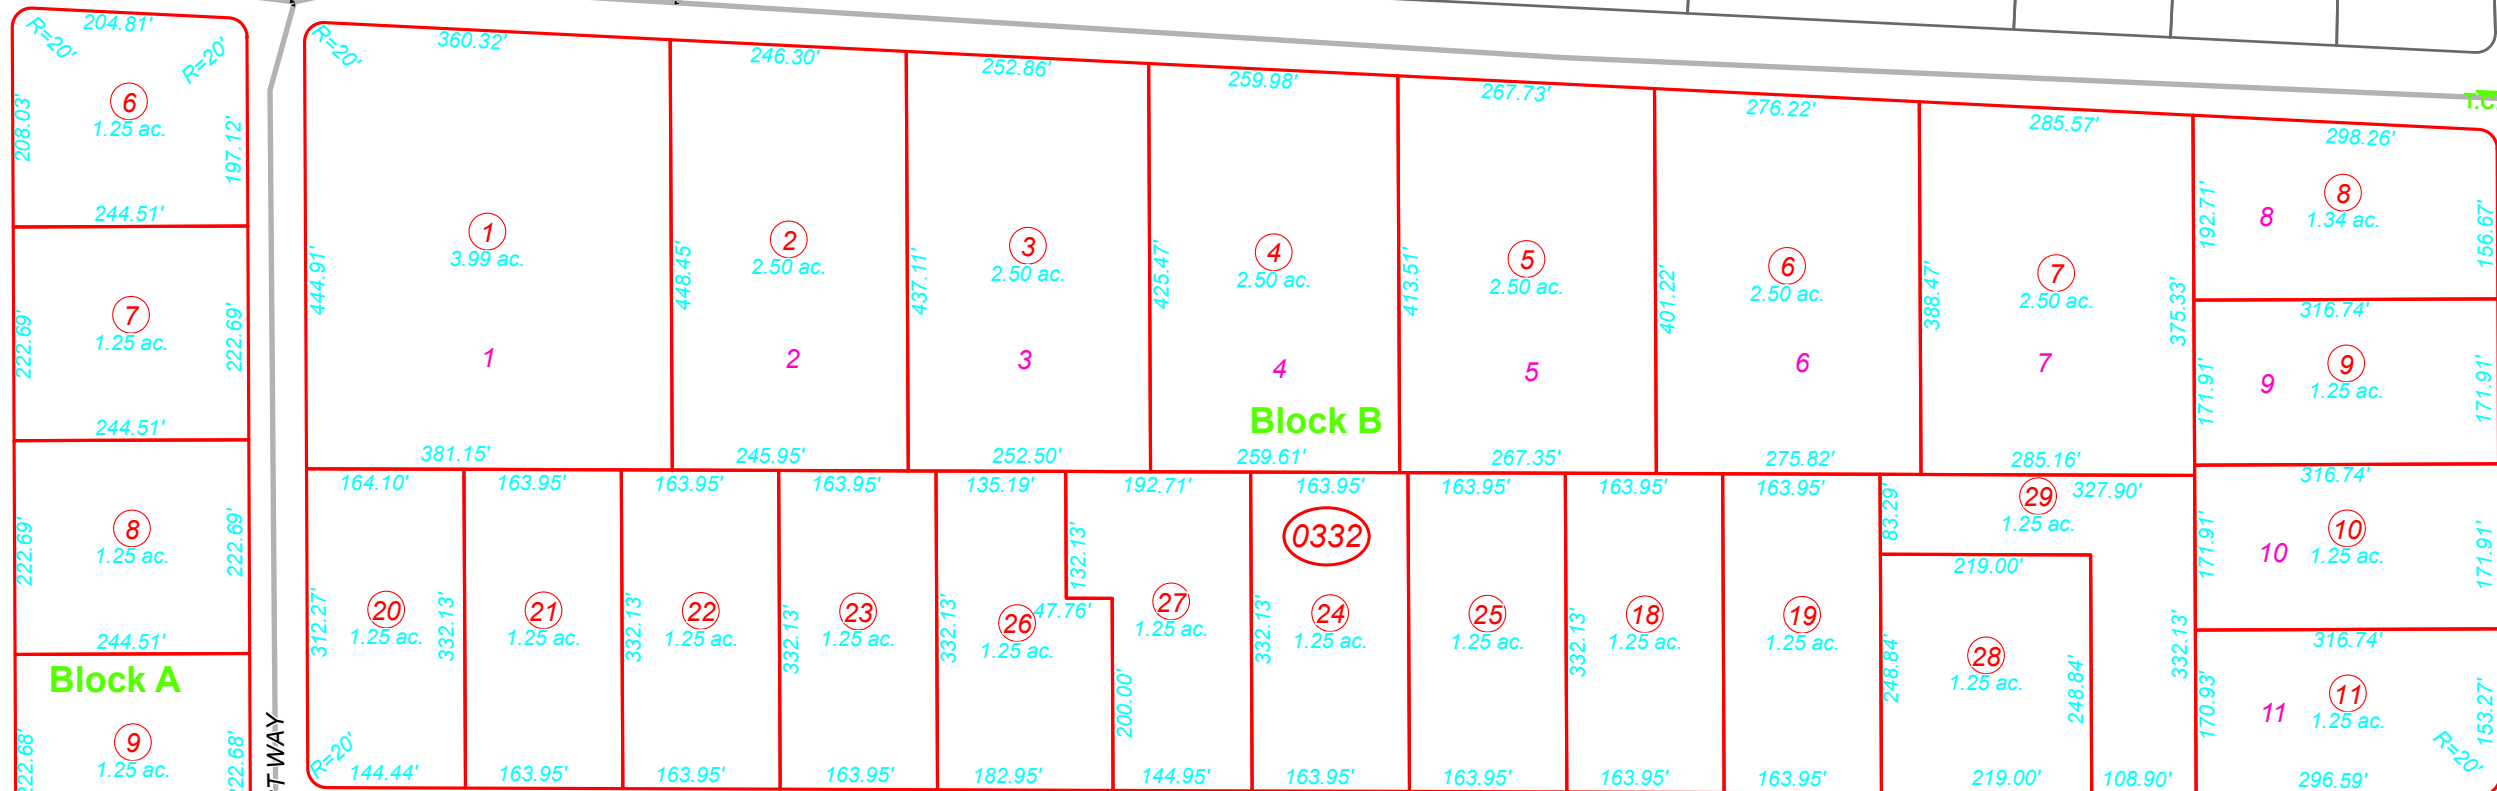

HUMBOLDT COUNTY

N1/2 NW1/4 SEC. 14 T.35N. R.37E.

Thomas Canyon Acres

NOTE: This plat is for assessment purposes only and does not represent a survey of the lands on this plat.

Map Prepared by:
HUMBOLDT COUNTY ASSESSOR'S OFFICE
WINNEMUCCA, NEVADA 89445

13-33

1"=200'
M.D.B. & M.

06	05	04	03	02	01
07	08	09	10	11	12
18	17	16	15	14	13
19	20	21	22	23	24
30	29	28	27	26	25
31	32	33	34	35	36

35N37E

6
Page 1

37

38

STRATUS ST

T.C.A.

T.C.A. THOMAS CANYON RD

27

34

CLOUDBURST WAY

RAINBOW RD

T.C.A.

CIRRUS LN